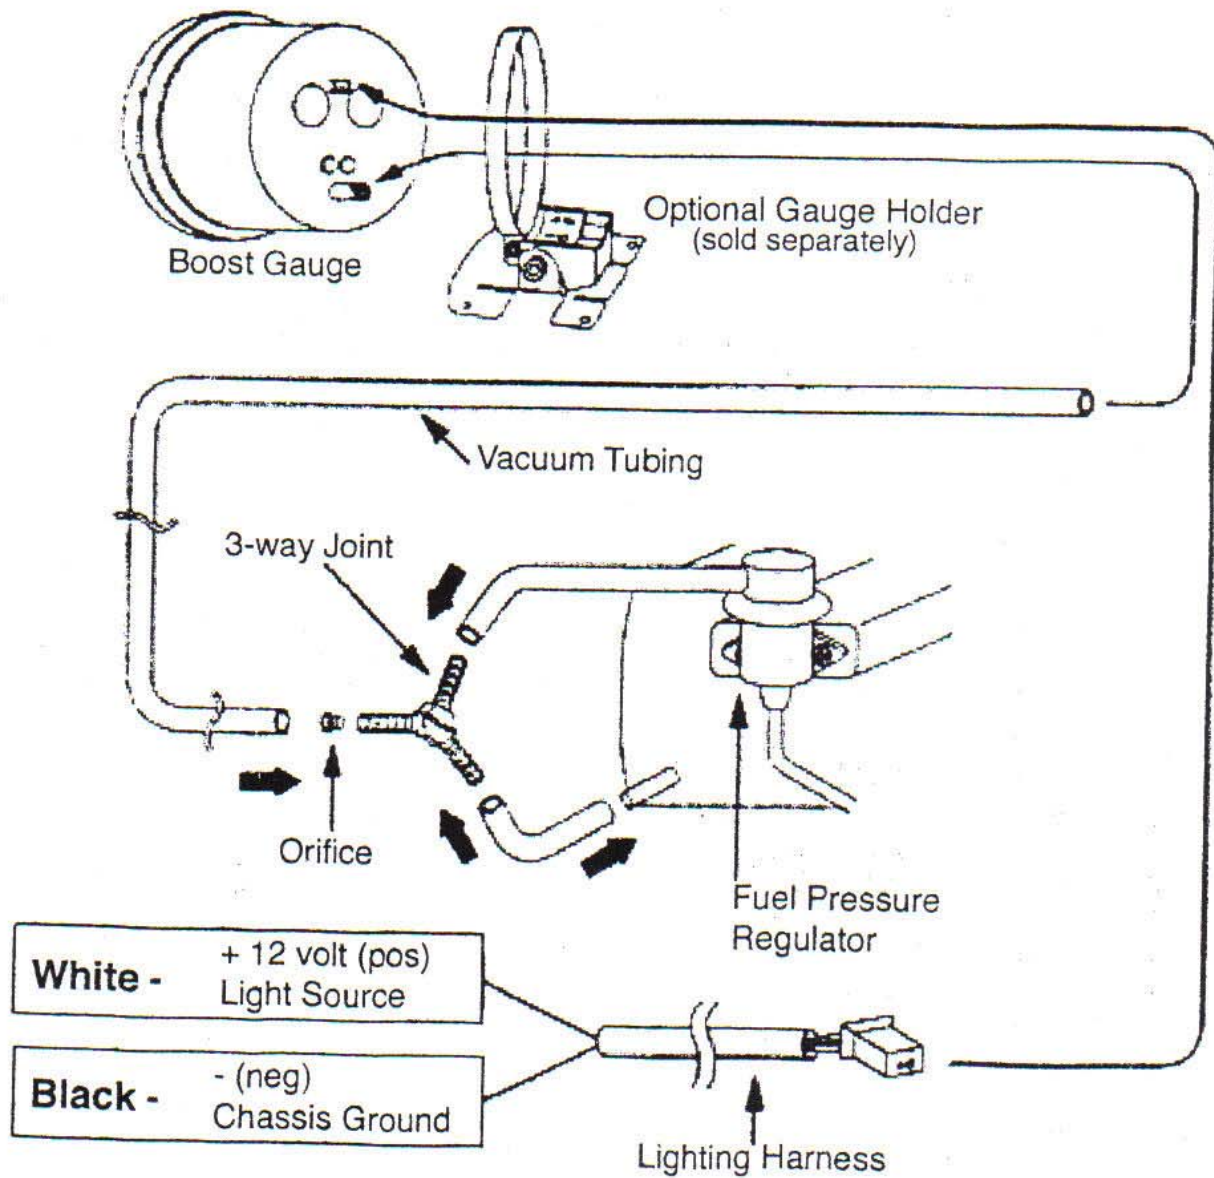

You can purchase this part at: <http://thmotorsports.com>

GReddy Turbo Meter 60mm Mechanical

Parts List:

1. 60mm Boost Gauge x 1pc.
2. 4mm Vacuum Tubing (3m) x1pc.
3. Plastic 3-way Joint with Orifice x 1pc.
4. Electrical Lighting Harness x 1pc.

Metric Conversion: $1.0 \text{ kg/cm}^2 = 14.22 \text{ psi}$

More installation manuals at: www.thmotorsports.net